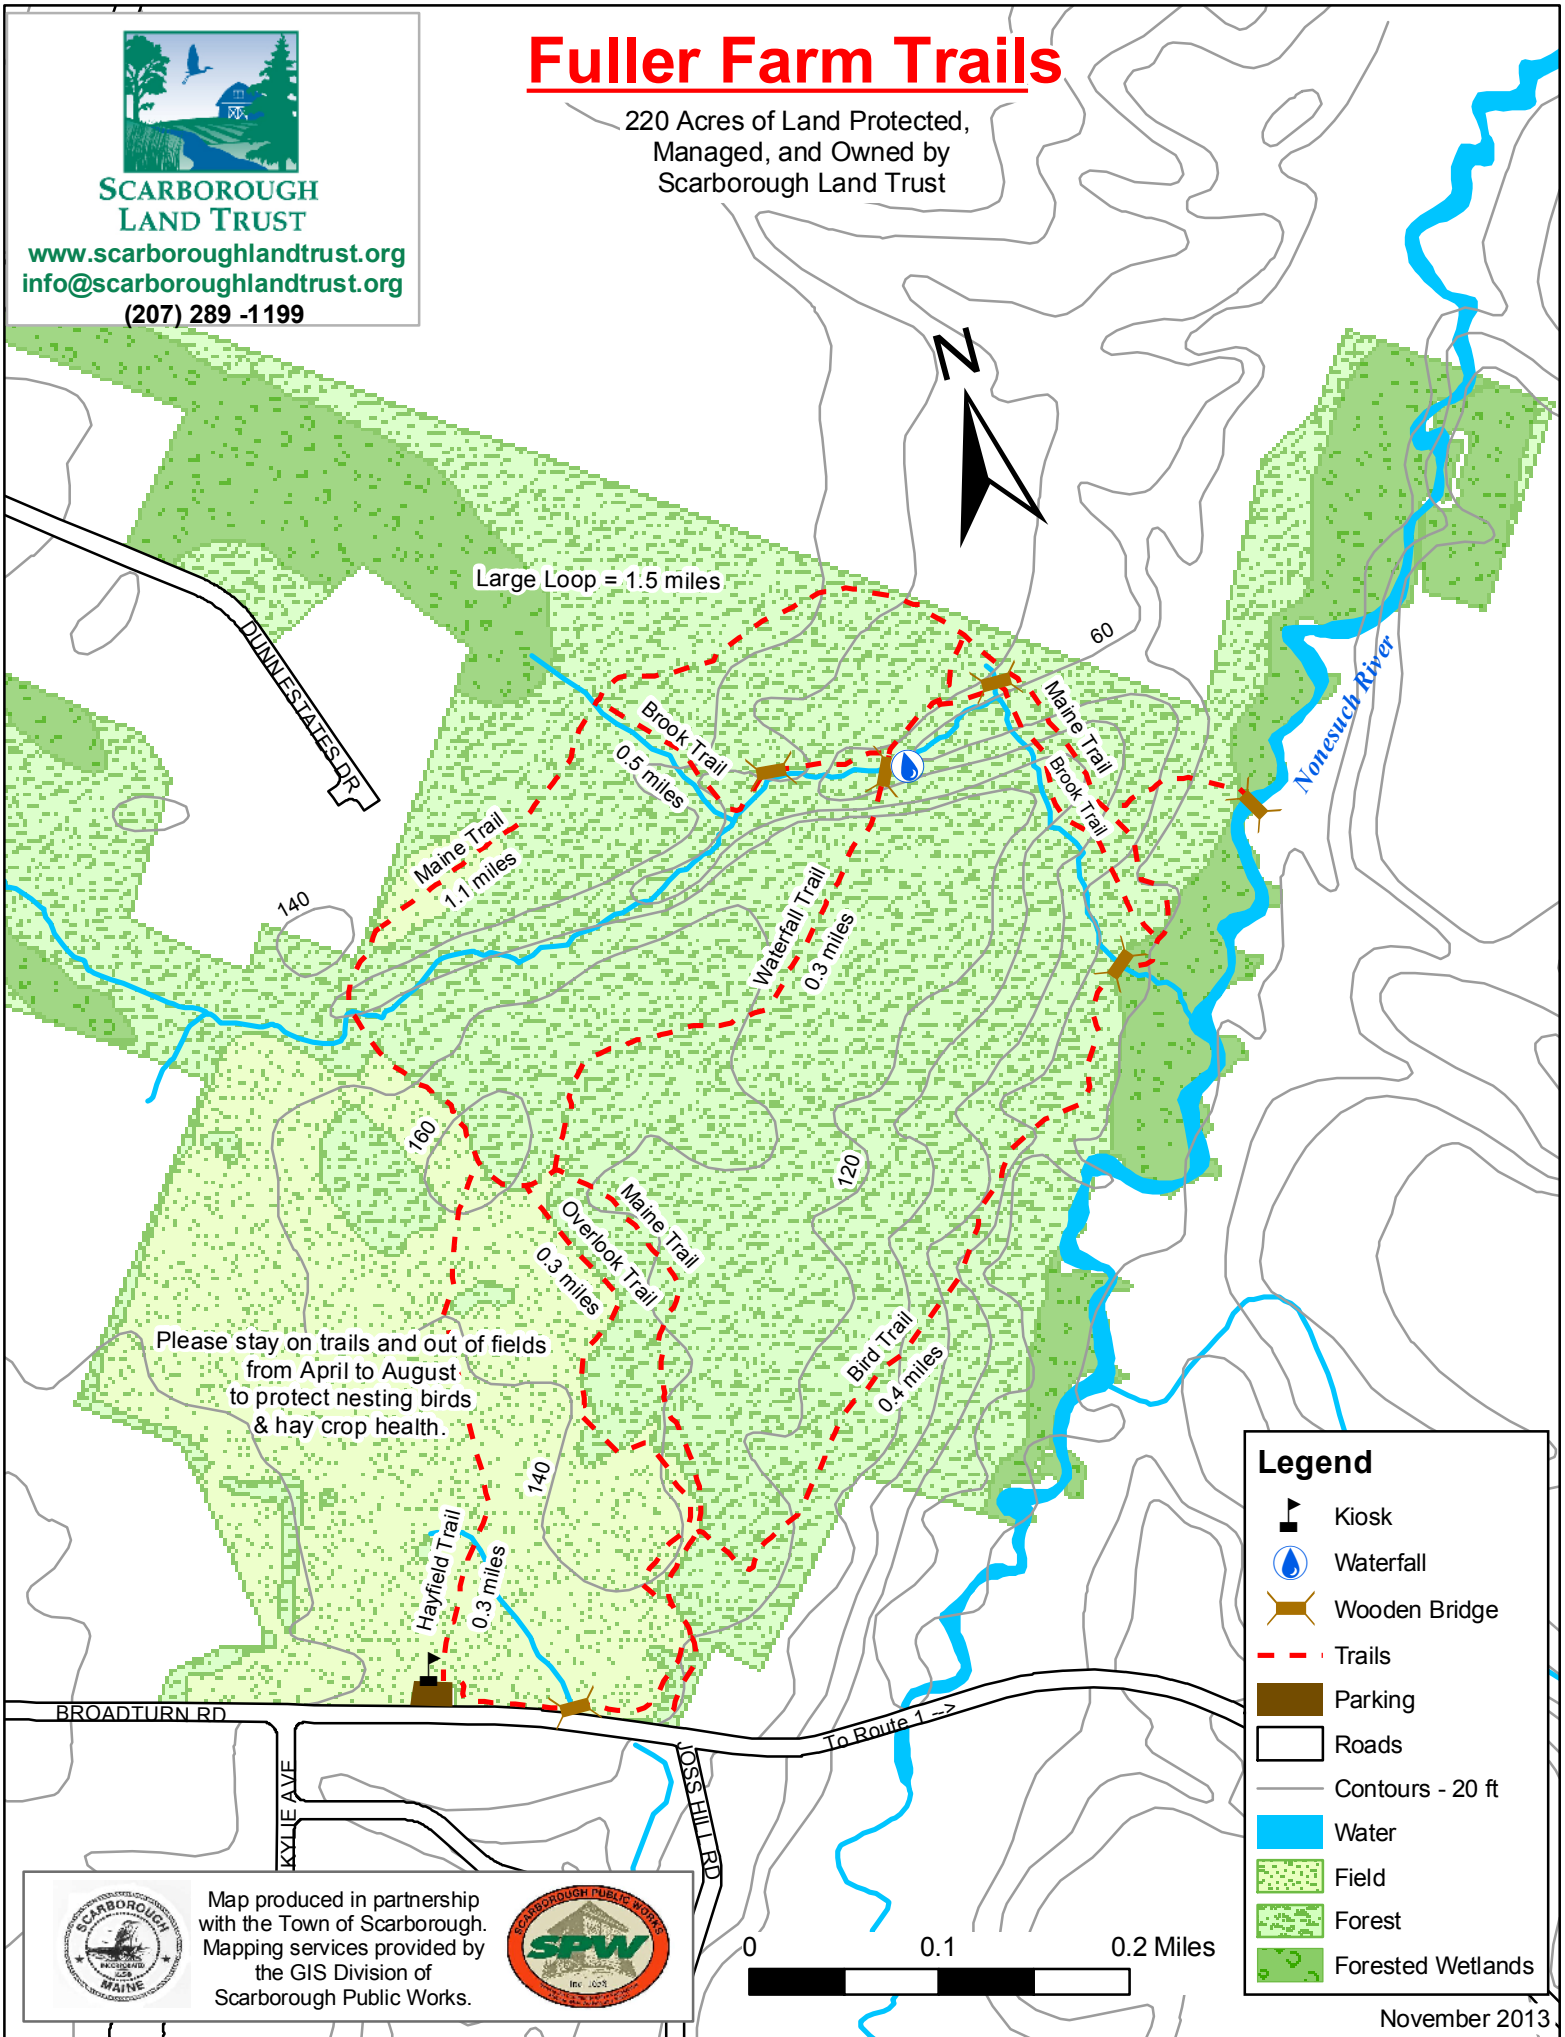

**SCARBOROUGH
LAND TRUST**
www.scarboroughlandtrust.org
info@scarboroughlandtrust.org
 (207) 289 -1199

Fuller Farm Trails

220 Acres of Land Protected,
Managed, and Owned by
Scarborough Land Trust

Large Loop = 1.5 miles

DINNE STATES DR

140

160

140

BROADTURN RD

KYLE AVE

OSSHILL RD

To Route 1 ->

Please stay on trails and out of fields
from April to August
to protect nesting birds
& hay crop health.

Legend

- Kiosk
- Waterfall
- Wooden Bridge
- Trails
- Parking
- Roads
- Contours - 20 ft
- Water
- Field
- Forest
- Forested Wetlands

Map produced in partnership
with the Town of Scarborough.
Mapping services provided by
the GIS Division of
Scarborough Public Works.