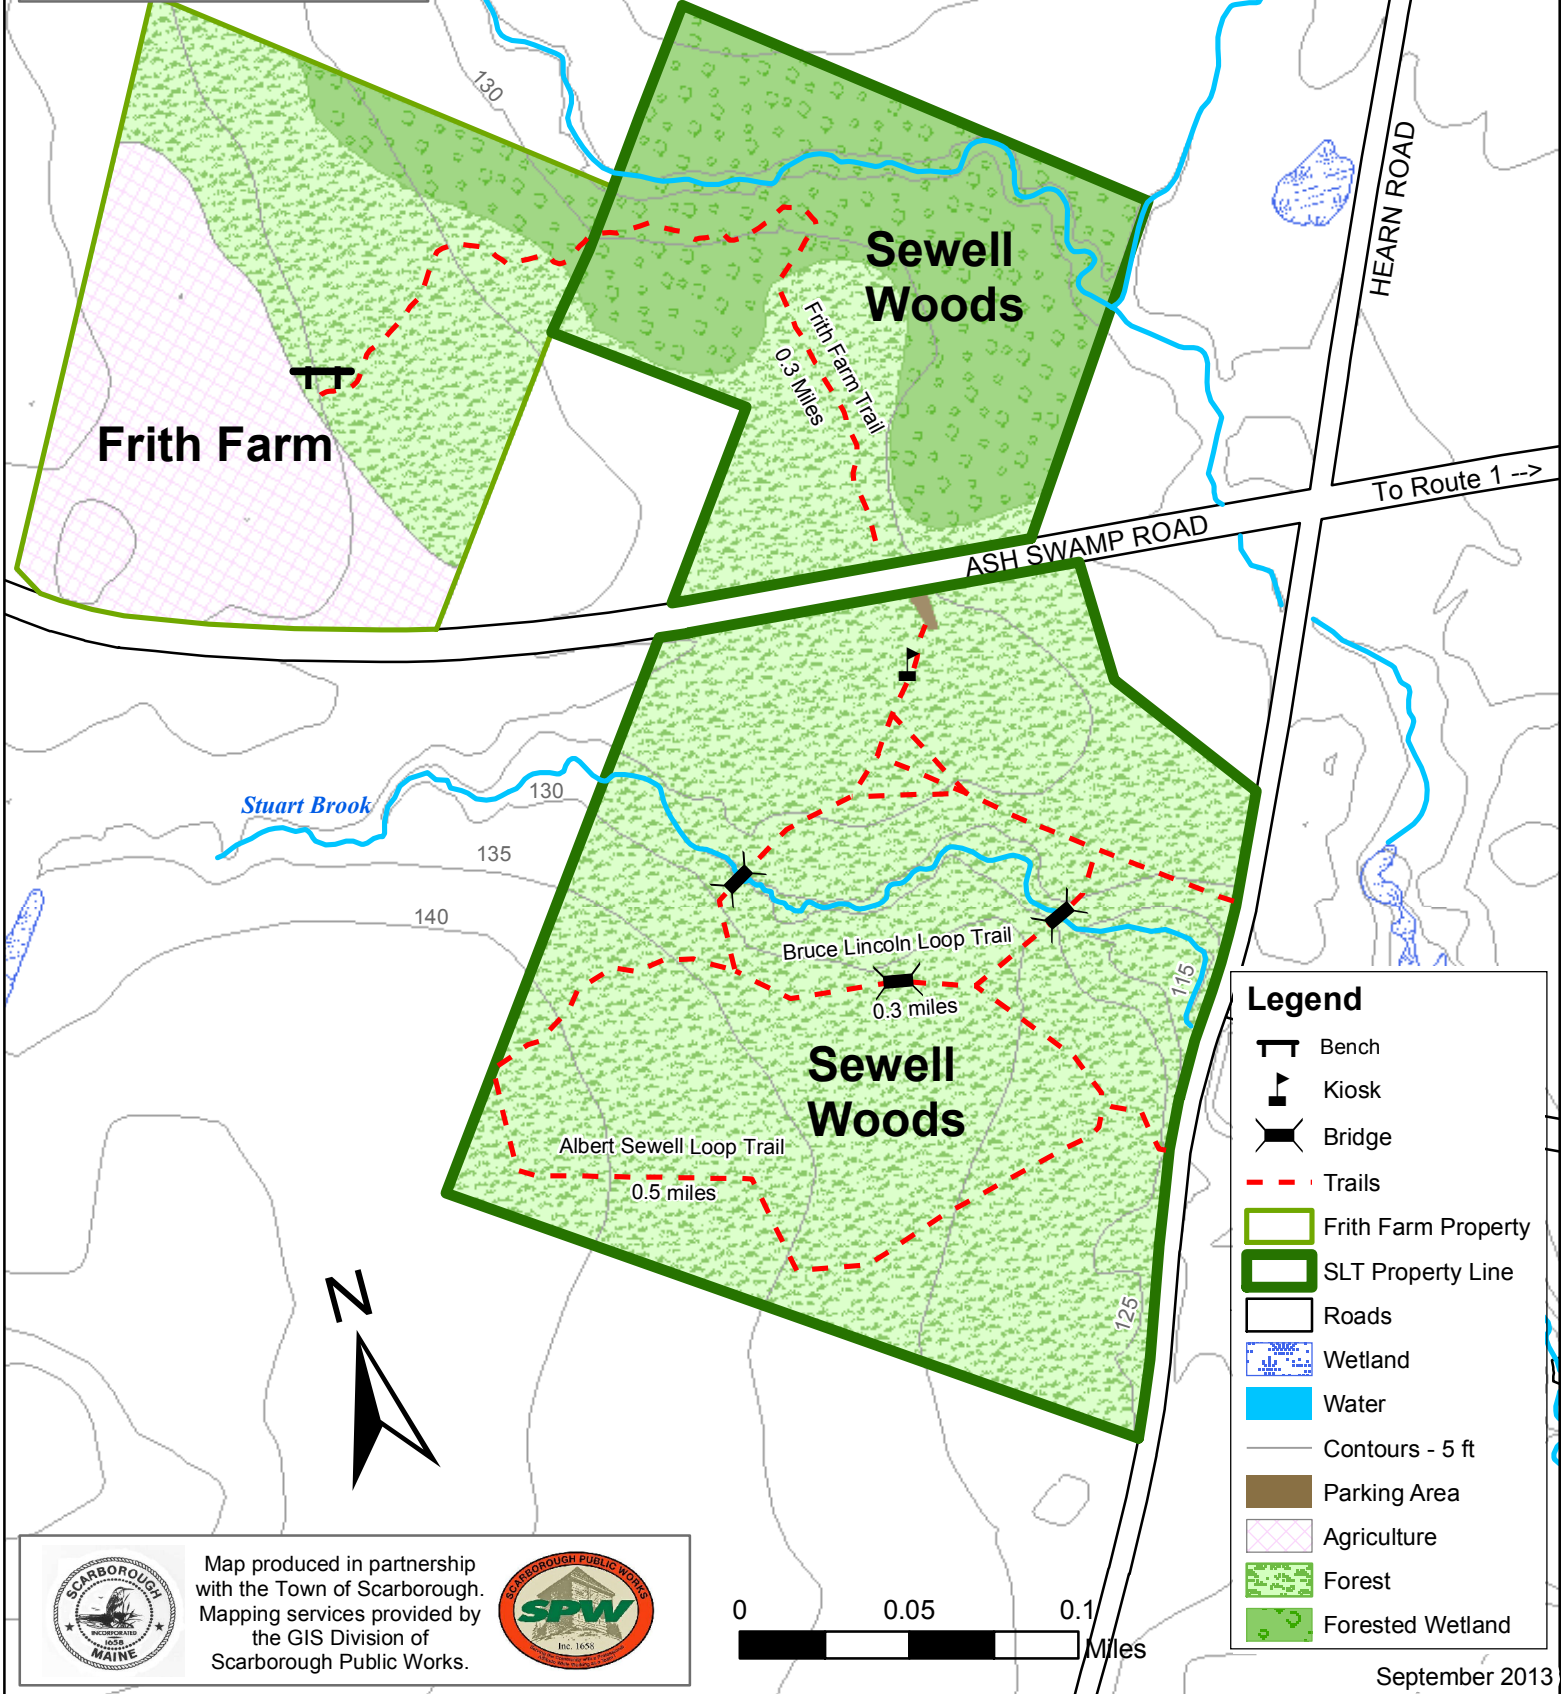

# Sewell Woods & Frith Farm Trails

35 Acres of Land Protected, Managed and Owned by Scarborough Land Trust  
Adjacent to Frith Farm,  
13 acres Owned by Daniel Mays and Protected by Maine Farmland Trust

Frith Farm raises organic vegetables, meat and poultry.  
www.frithfarm.net

**Legend**

- Bench
- Kiosk
- Bridge
- Trails
- Frith Farm Property
- SLT Property Line
- Roads
- Wetland
- Water
- Contours - 5 ft
- Parking Area
- Agriculture
- Forest
- Forested Wetland

Map produced in partnership with the Town of Scarborough. Mapping services provided by the GIS Division of Scarborough Public Works.