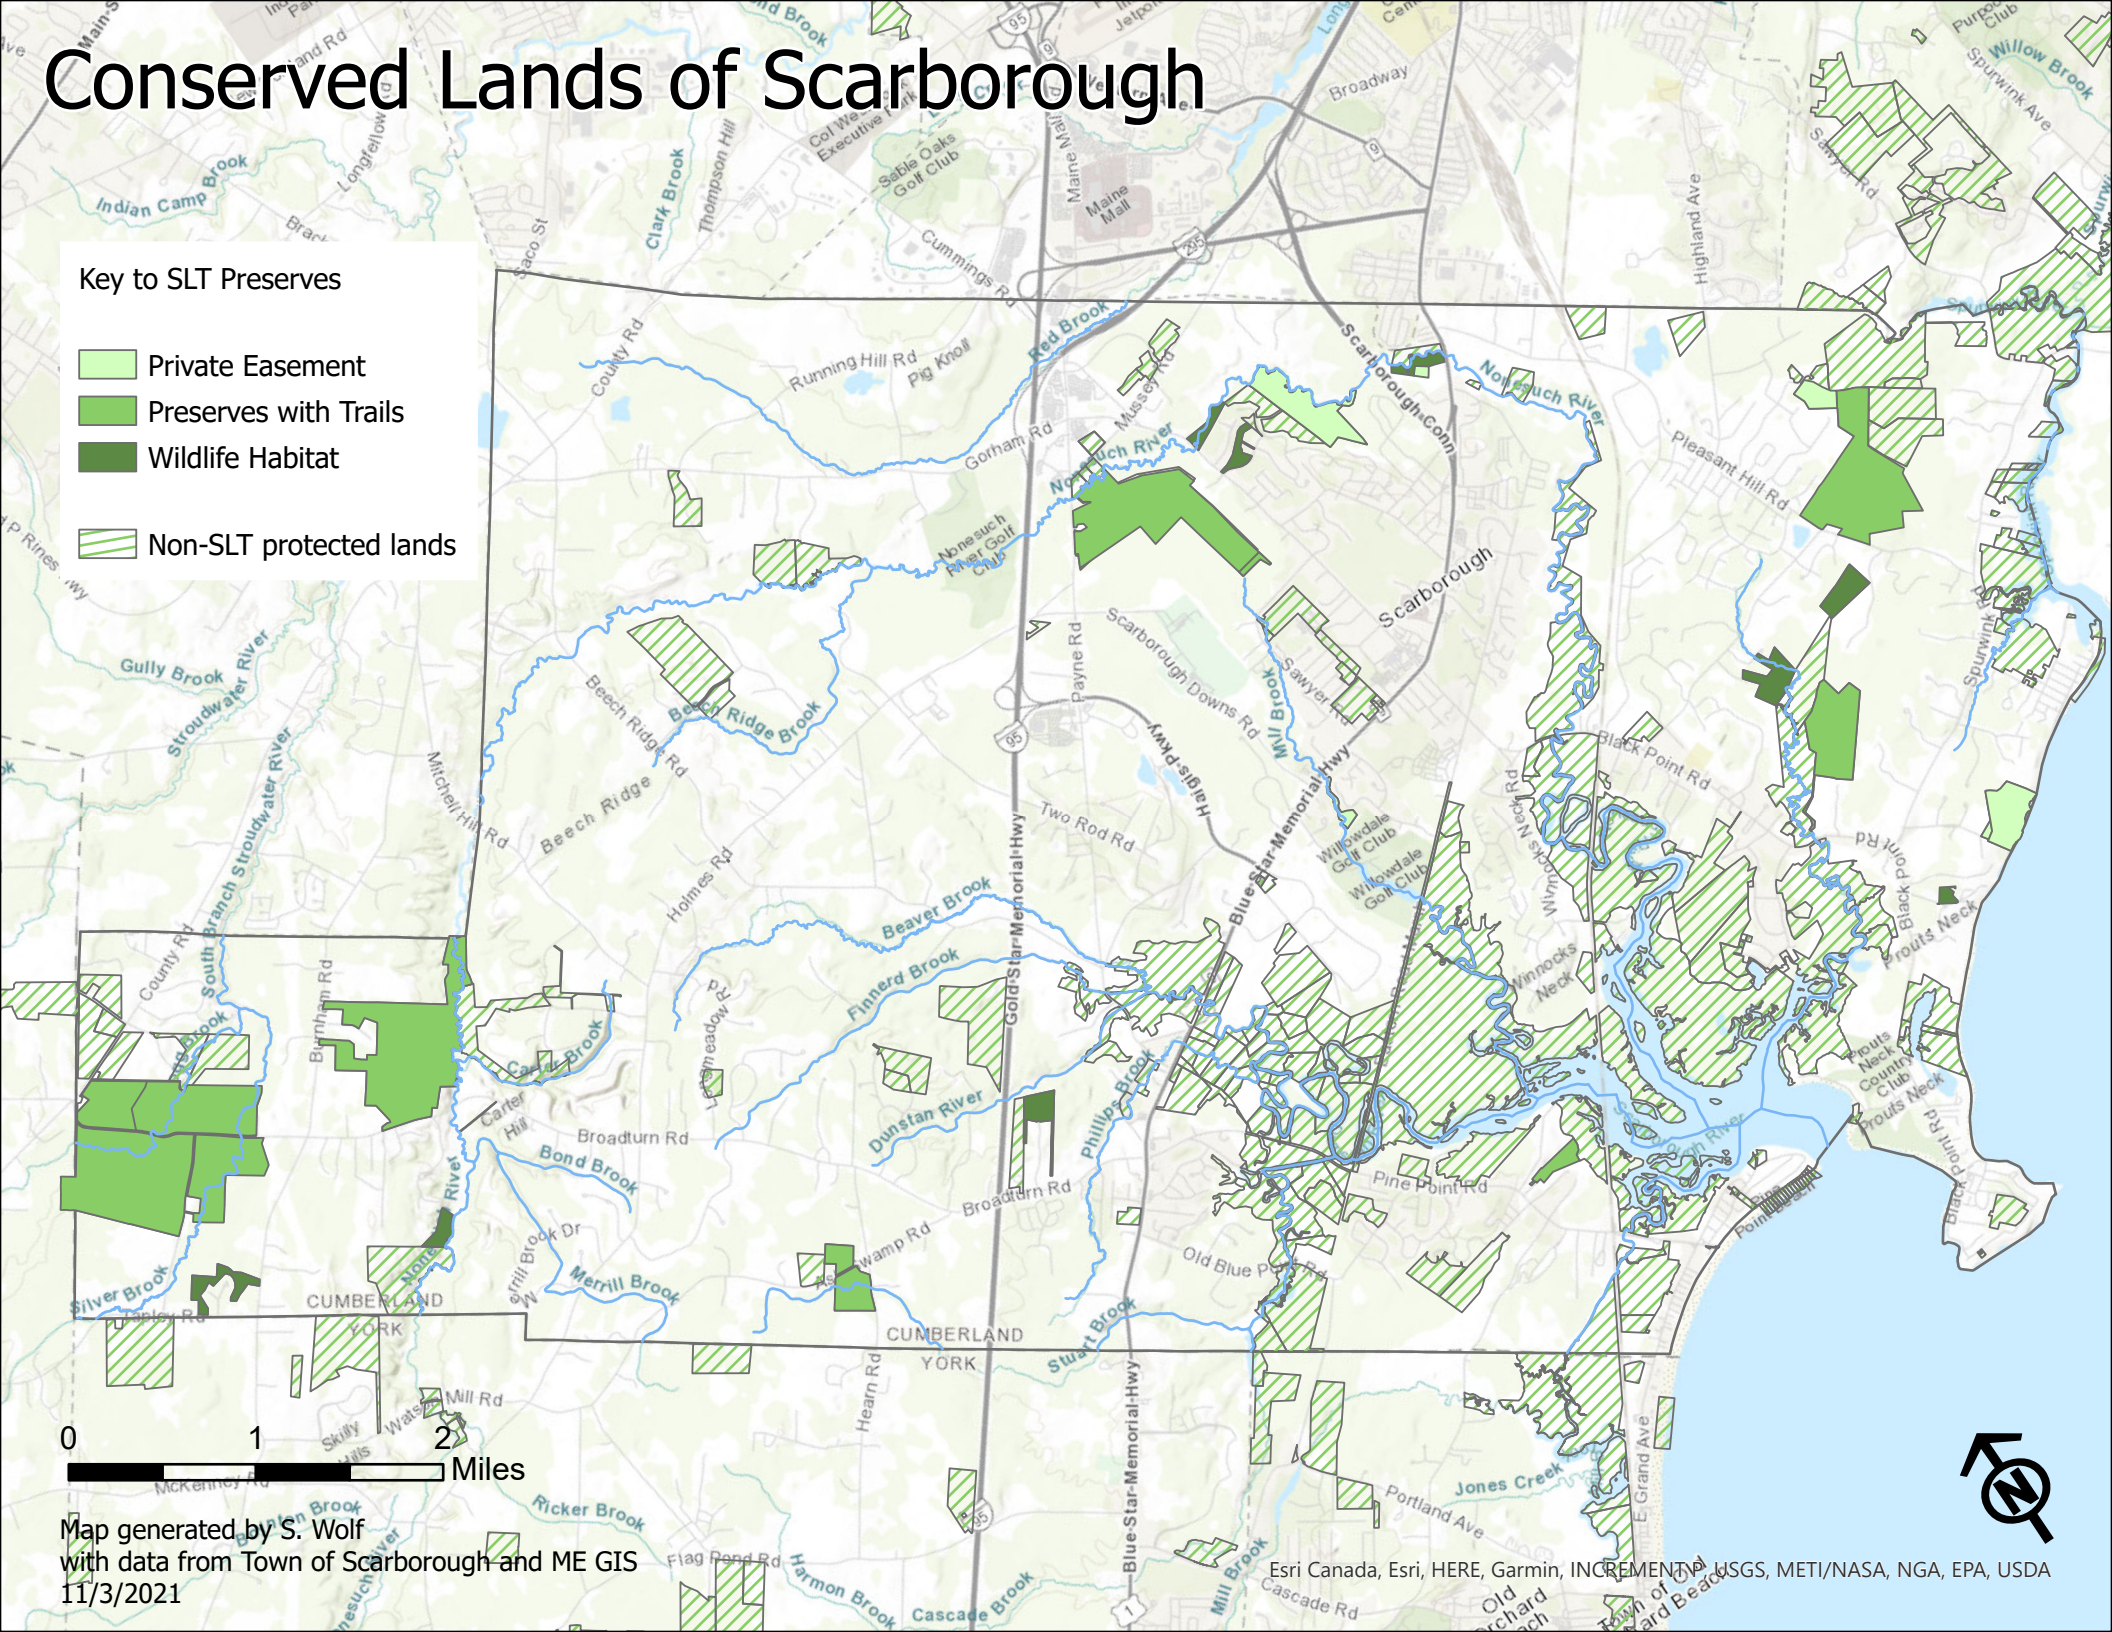

Conserved Lands of Scarborough

Key to SLT Preserves

- Private Easement
- Preserves with Trails
- Wildlife Habitat
- Non-SLT protected lands

Map generated by S. Wolf
with data from Town of Scarborough and ME GIS
11/3/2021

Esri Canada, Esri, HERE, Garmin, INCREMENTAL, USGS, METI/NASA, NGA, EPA, USDA