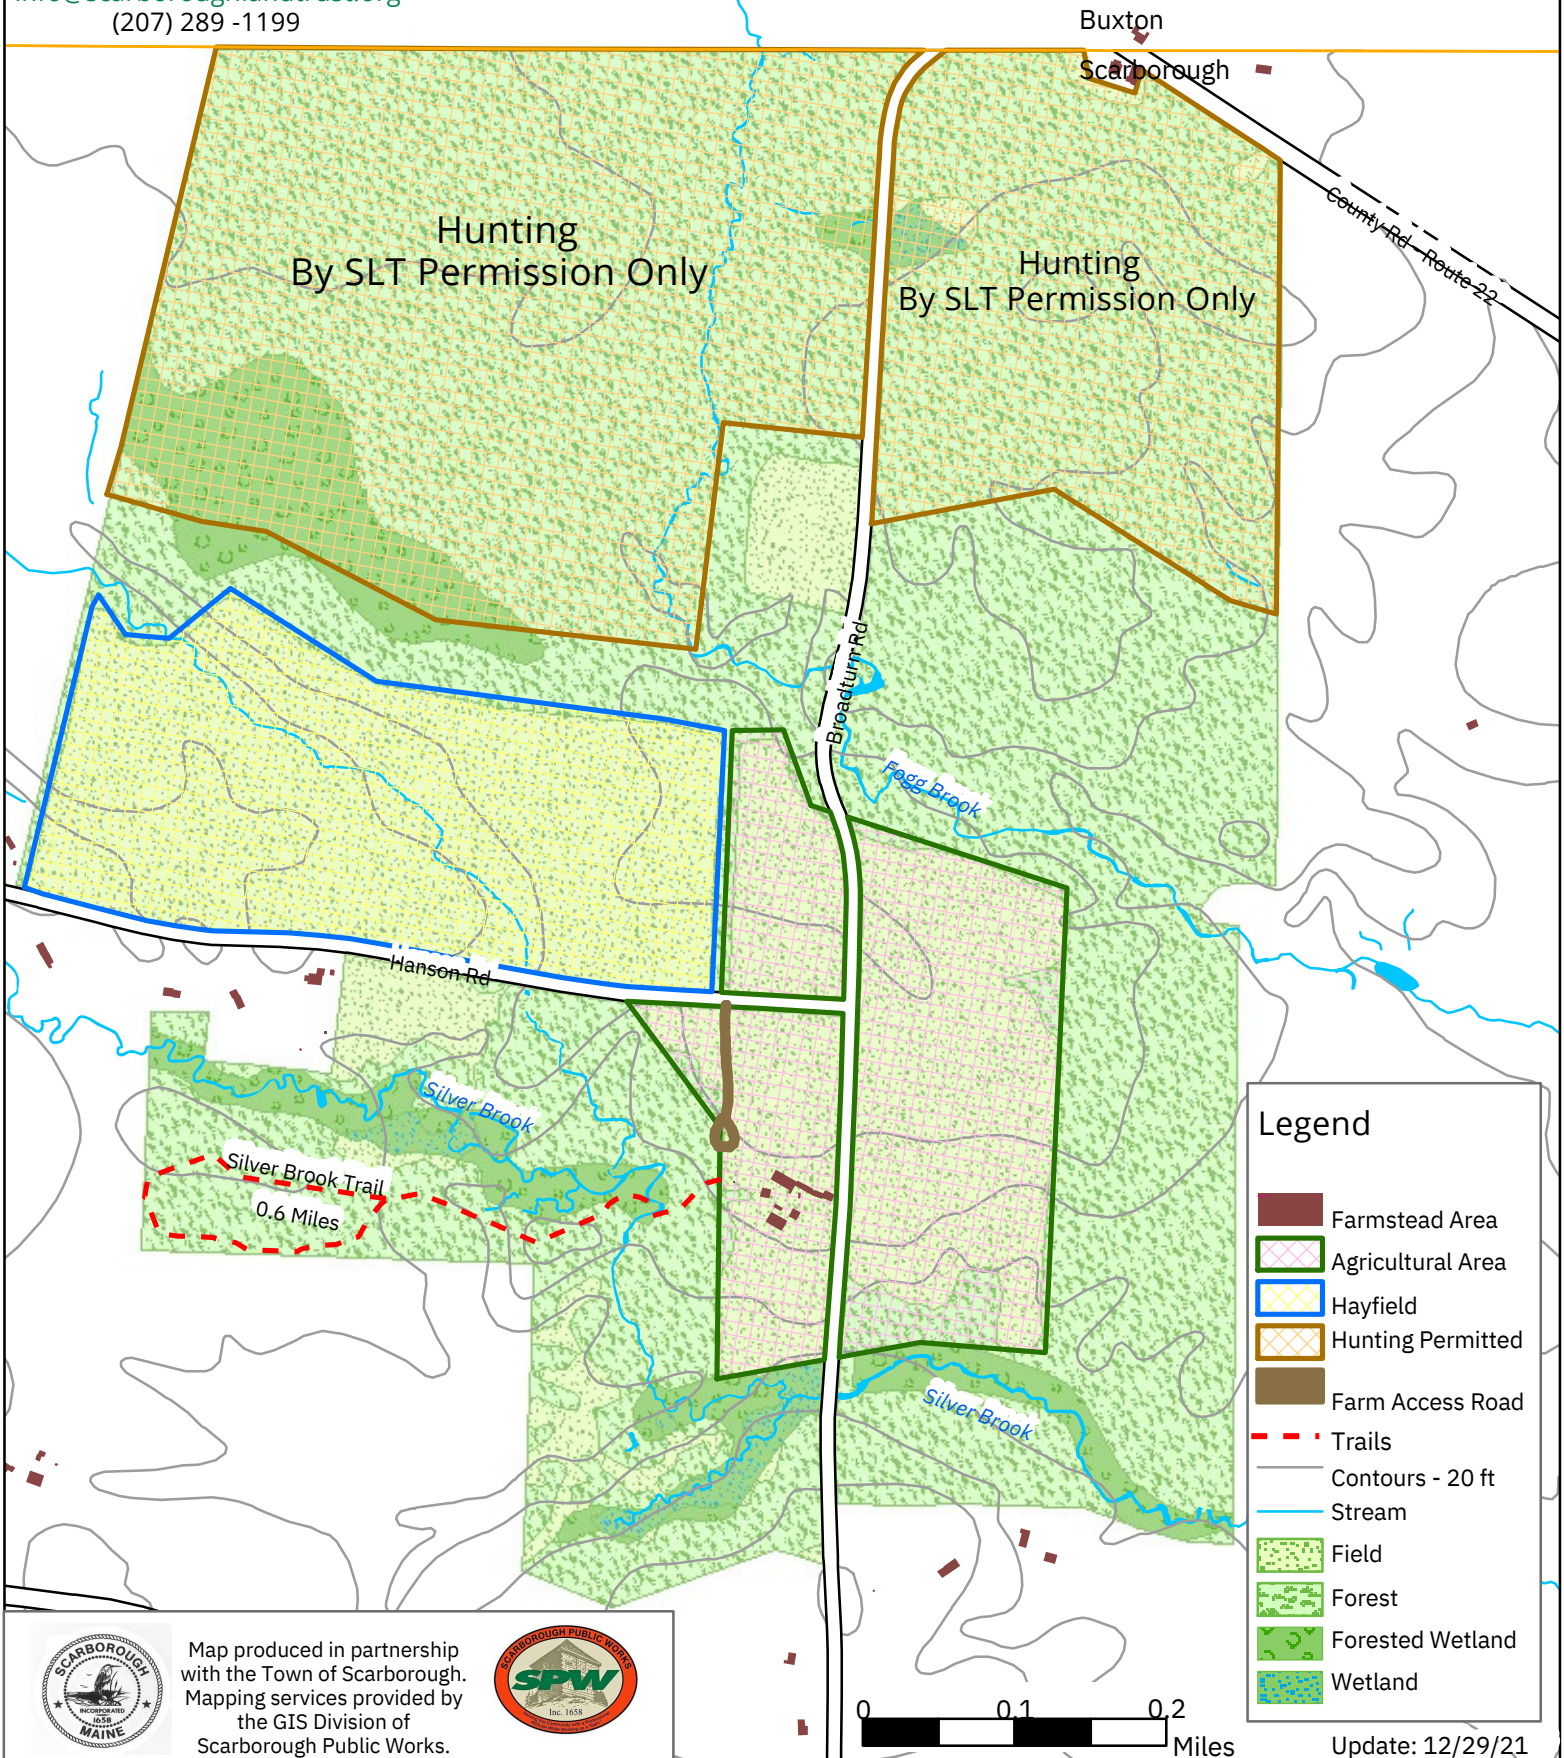

**SCARBOROUGH
LAND TRUST**

www.scarboroughlandtrust.org
info@scarboroughlandtrust.org
(207) 289 -1199

Broadturn Farm

434 Acres of Land

Protected, Managed and Owned by
Scarborough Land Trust

SLT leases part of the property to
John Bliss and Stacy Brenner
for their Broadturn Farm, Inc. business
of organic vegetables, flowers,
and farm weddings.

388 Broadturn Rd
www.broadturnfarm.com

Legend

- Farmstead Area
- Agricultural Area
- Hayfield
- Hunting Permitted
- Farm Access Road
- Trails
- Contours - 20 ft
- Stream
- Field
- Forest
- Forested Wetland
- Wetland

Map produced in partnership
with the Town of Scarborough.
Mapping services provided by
the GIS Division of
Scarborough Public Works.

Update: 12/29/21