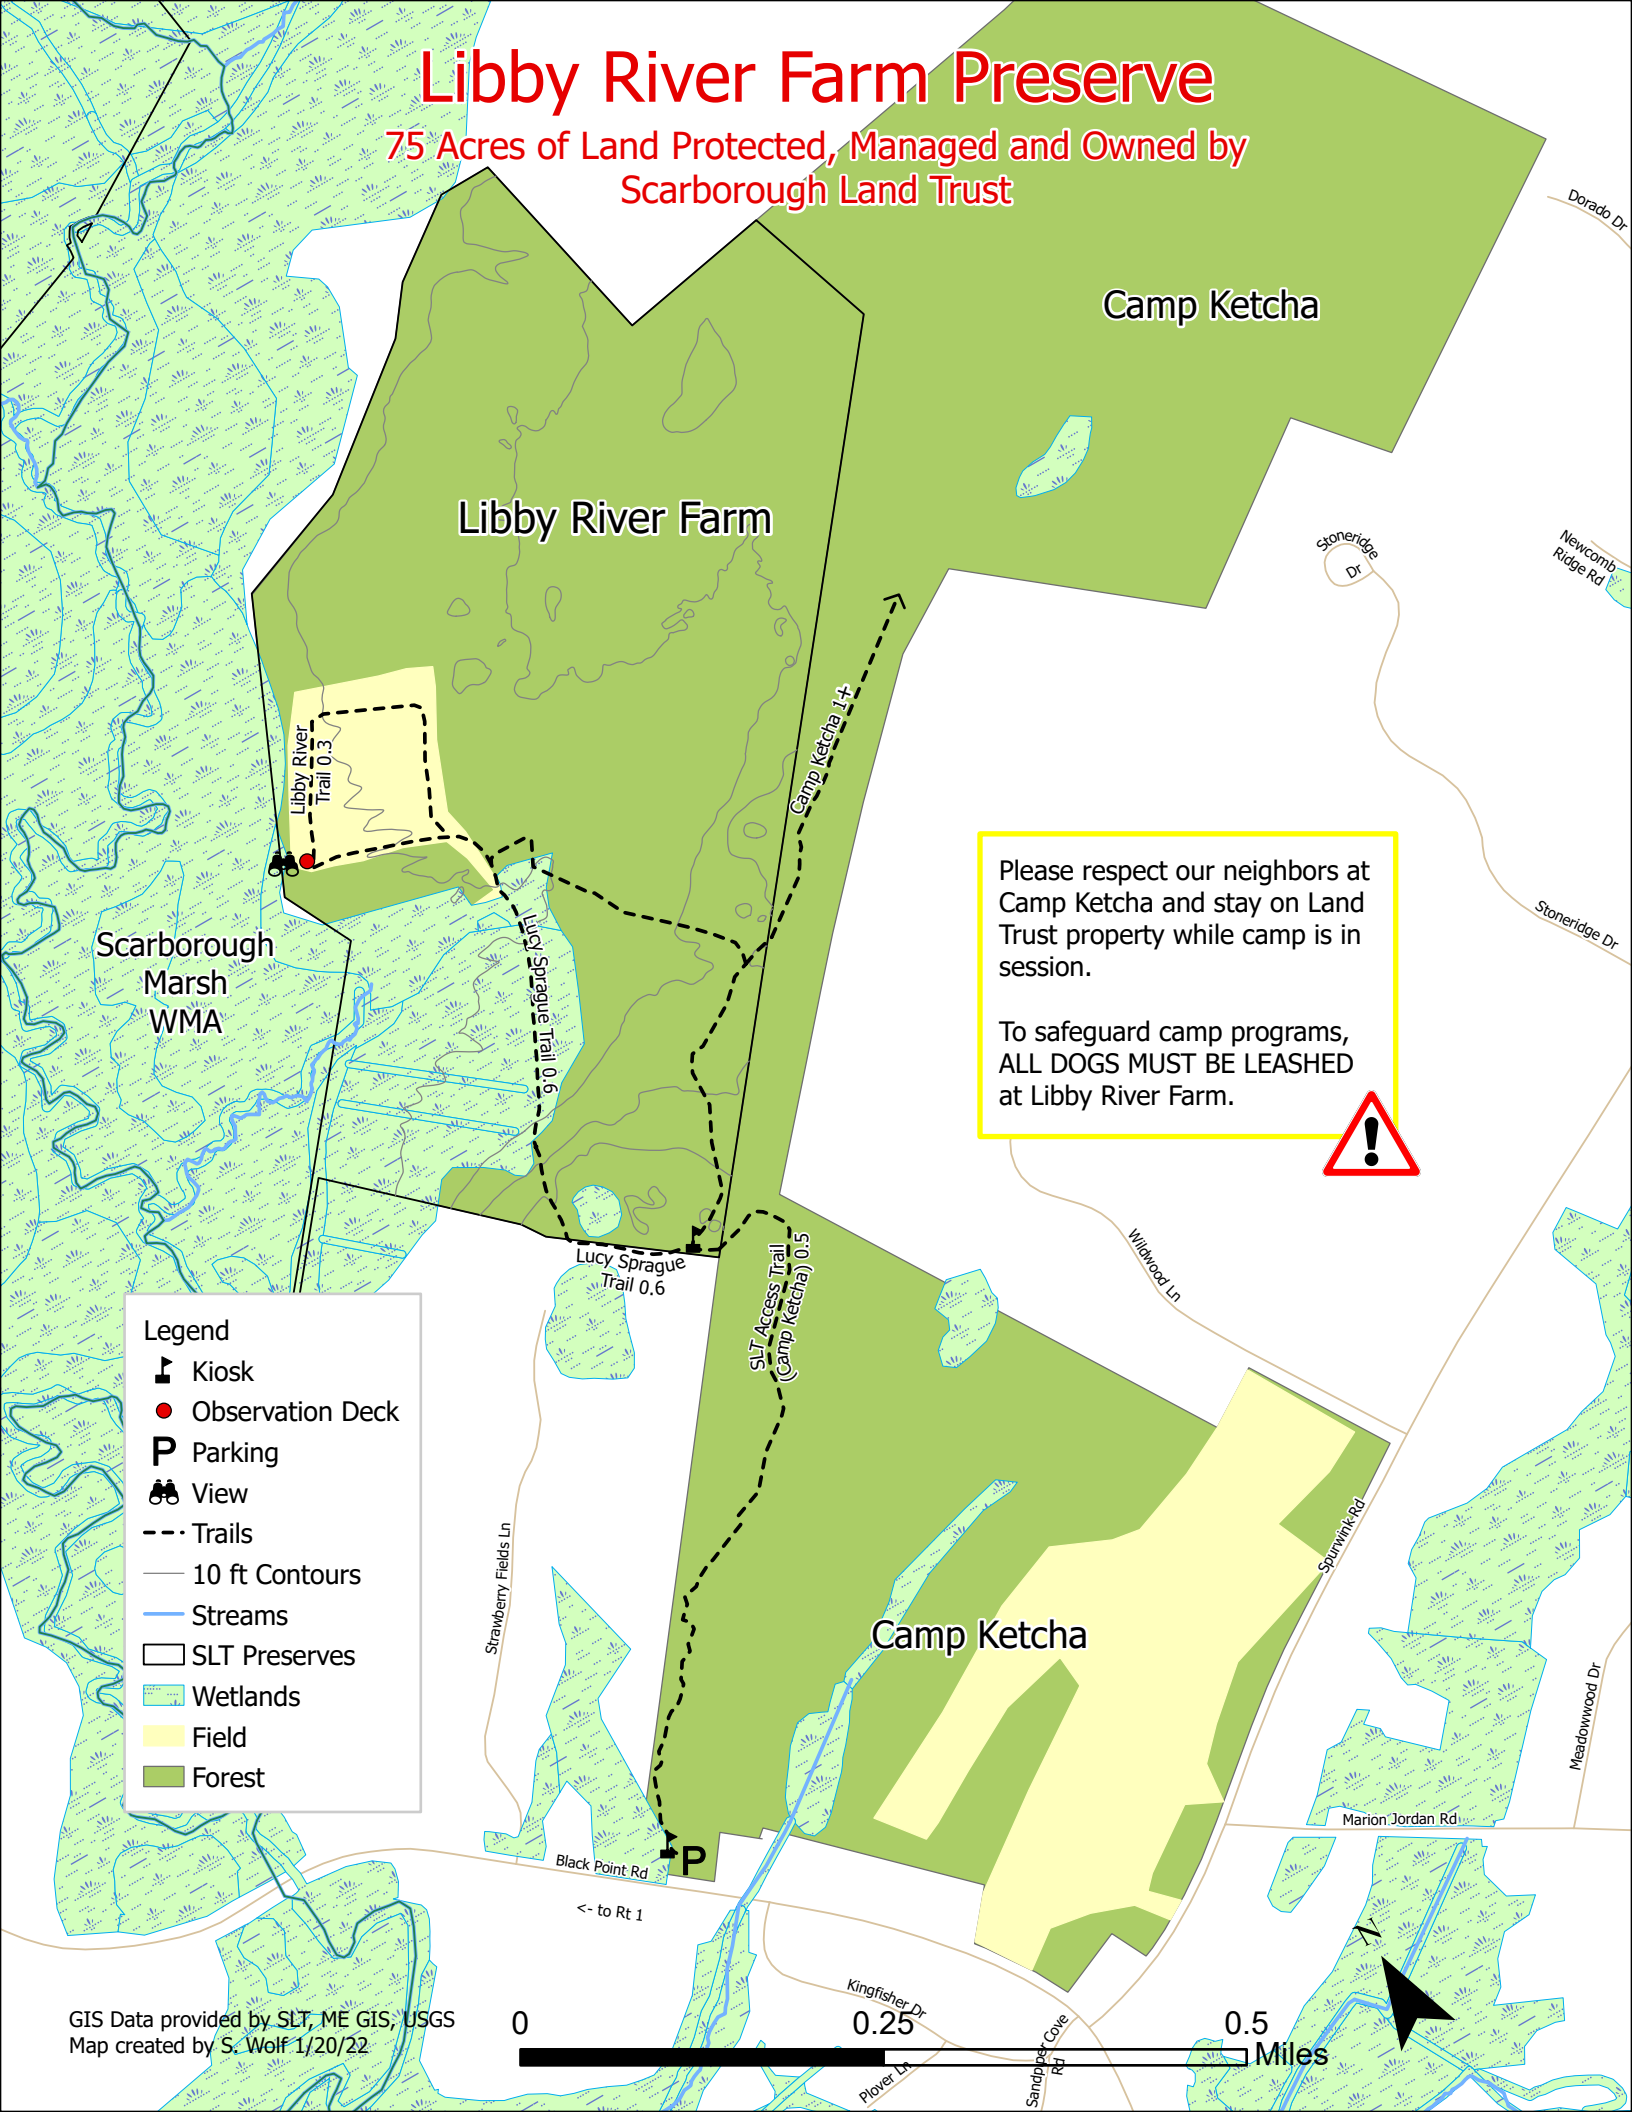

Libby River Farm Preserve

75 Acres of Land Protected, Managed and Owned by Scarborough Land Trust

Please respect our neighbors at Camp Ketcha and stay on Land Trust property while camp is in session.

To safeguard camp programs, ALL DOGS MUST BE LEASHED at Libby River Farm.

Legend

- Kiosk
- Observation Deck
- Parking
- View
- Trails
- 10 ft Contours
- Streams
- SLT Preserves
- Wetlands
- Field
- Forest