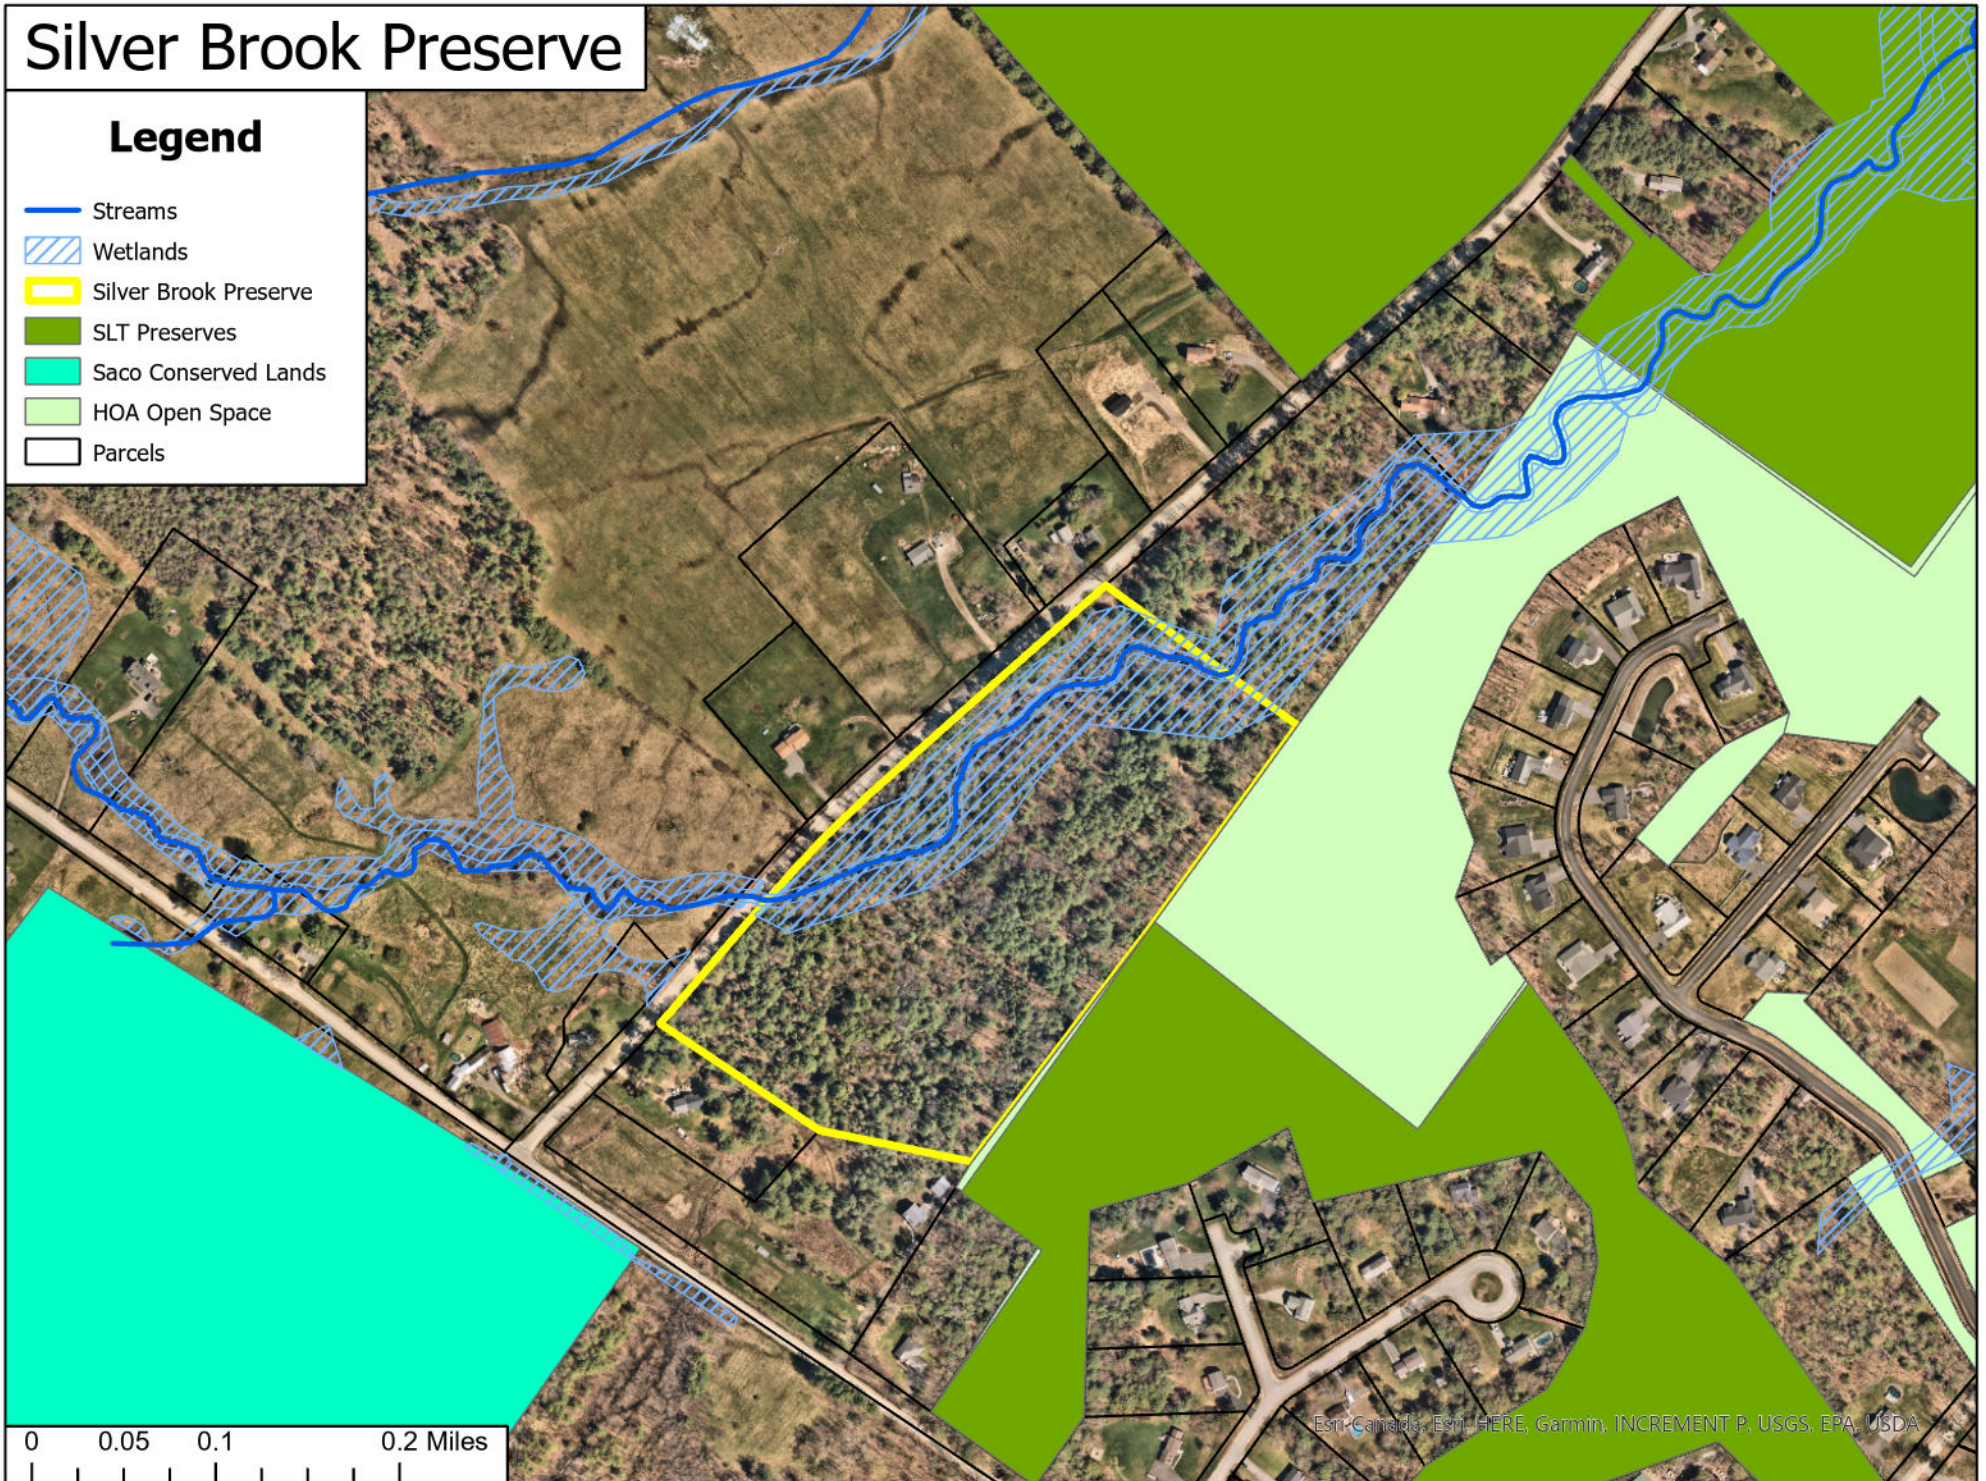

# Silver Brook Preserve

## Legend

- Streams
- Wetlands
- Silver Brook Preserve
- SLT Preserves
- Saco Conserved Lands
- HOA Open Space
- Parcels

0 0.05 0.1 0.2 Miles

Esri, Canada, Esri, HERE, Garmin, INCREMENT P, USGS, EPA, USDA