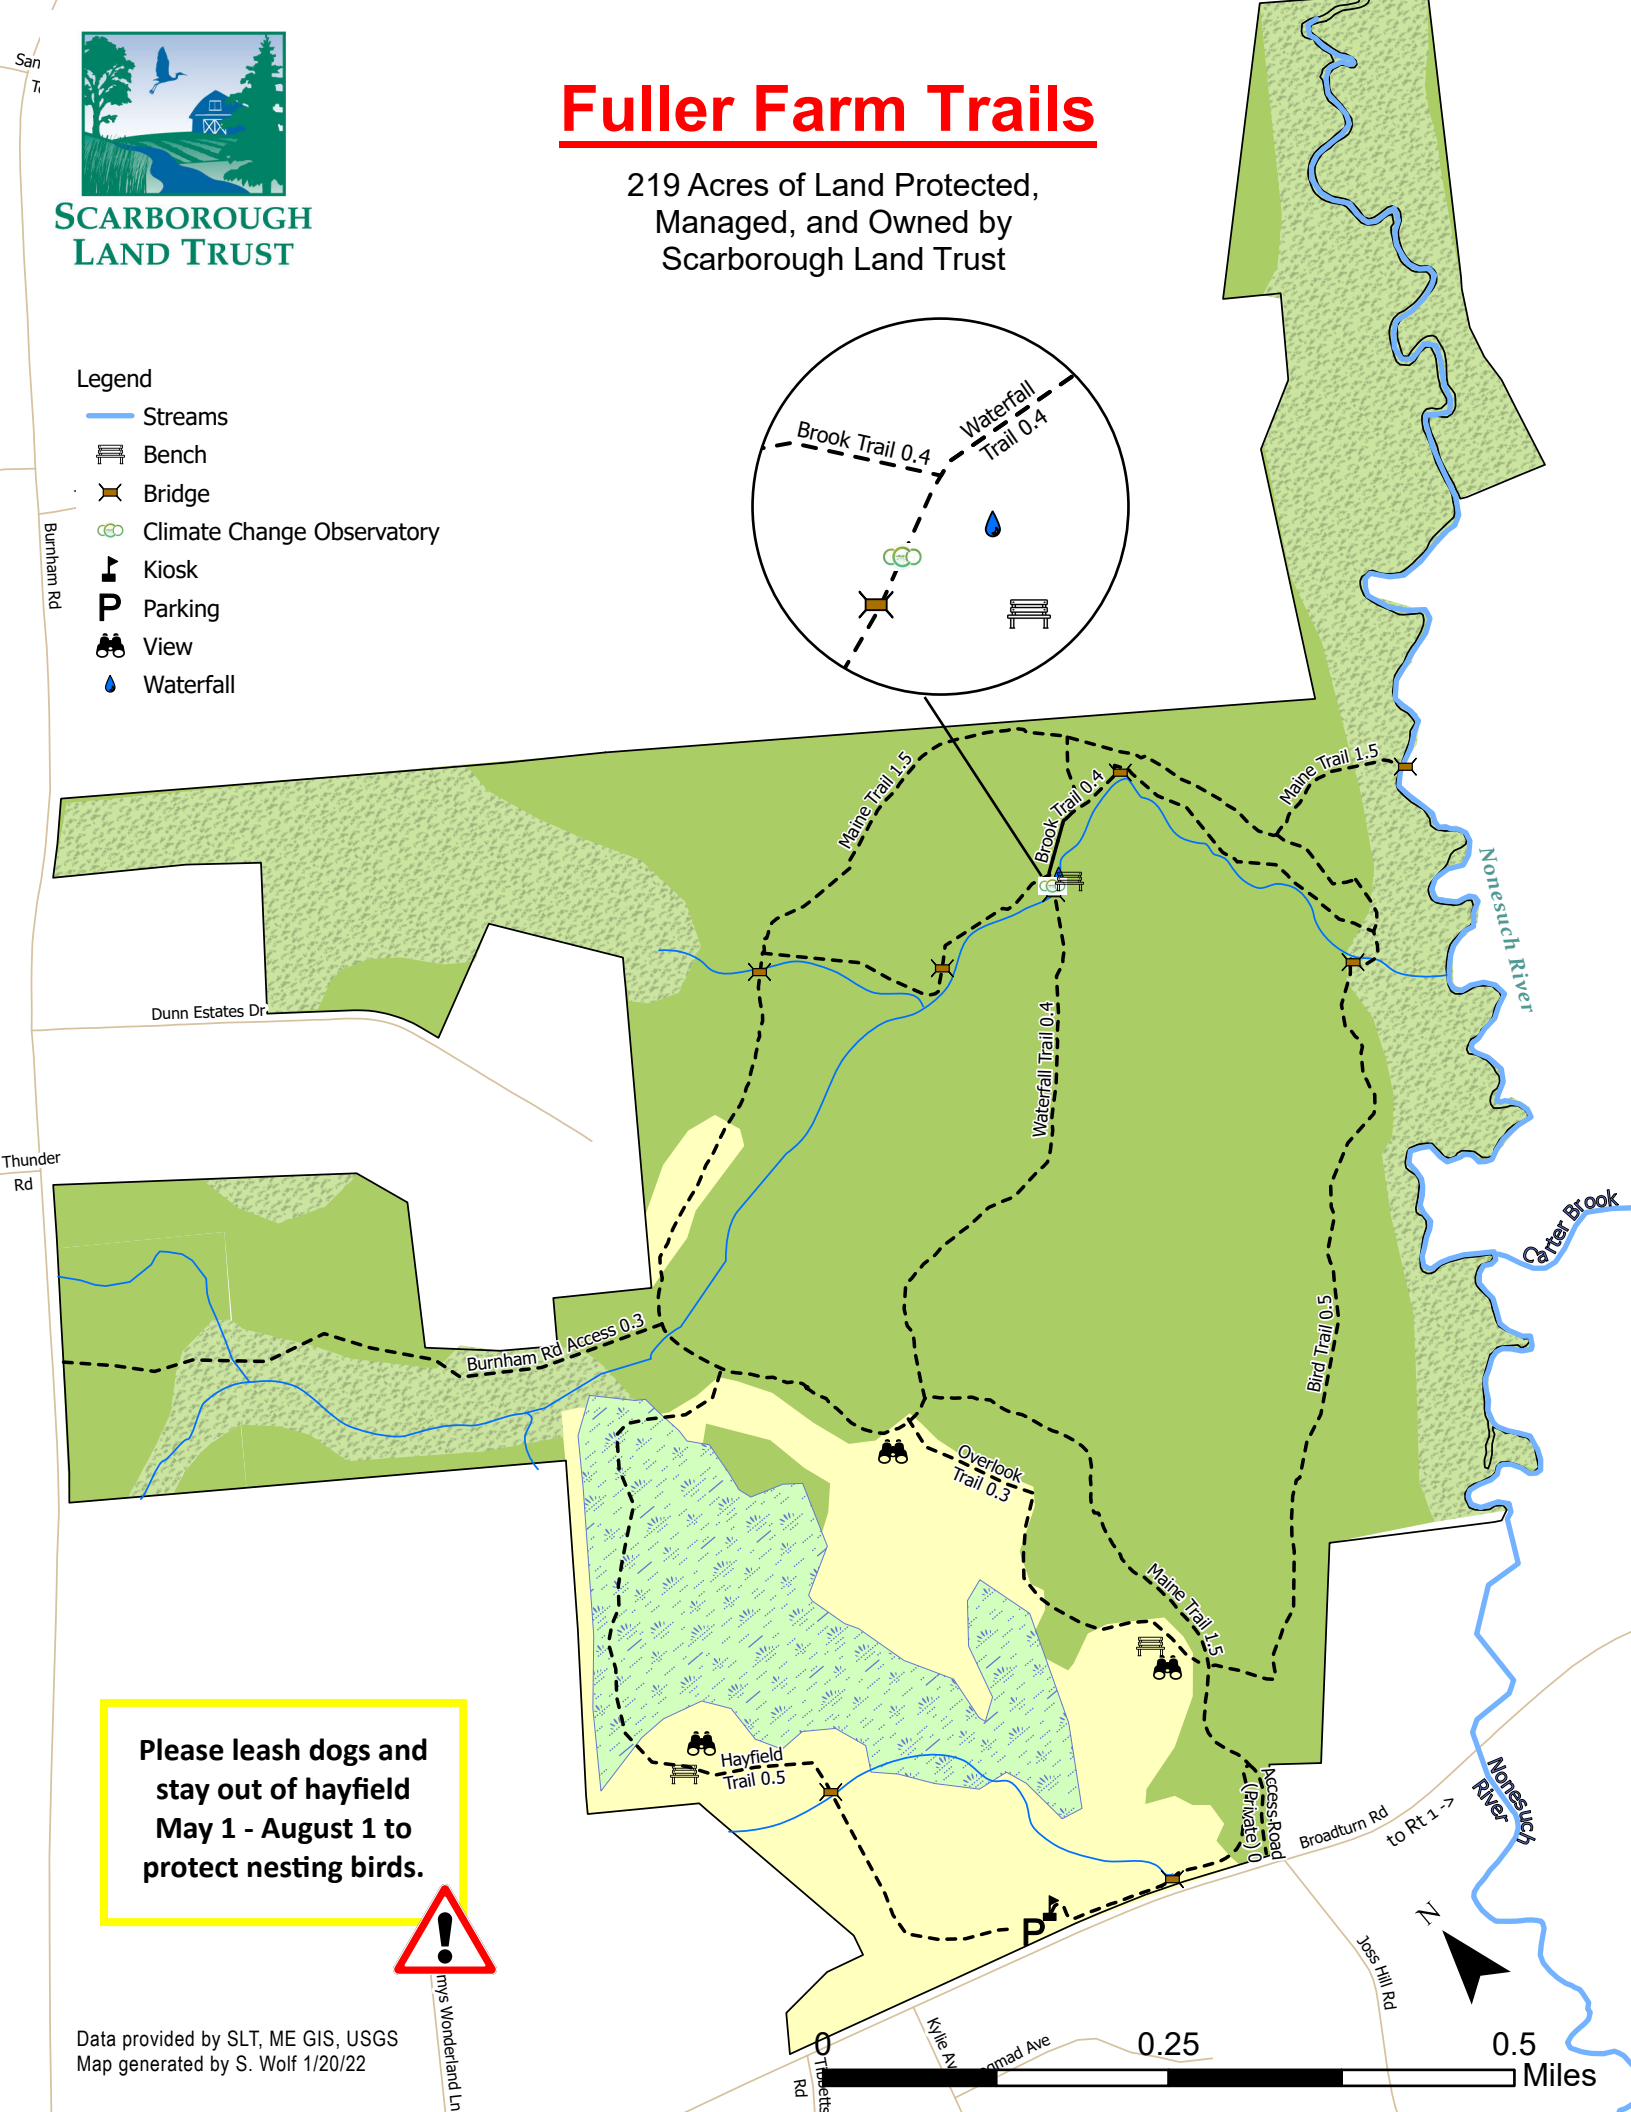

# Fuller Farm Trails

219 Acres of Land Protected,  
Managed, and Owned by  
Scarborough Land Trust

### Legend

- Streams
- Bench
- Bridge
- Climate Change Observatory
- Kiosk
- Parking
- View
- Waterfall

**Please leash dogs and  
stay out of hayfield  
May 1 - August 1 to  
protect nesting birds.**